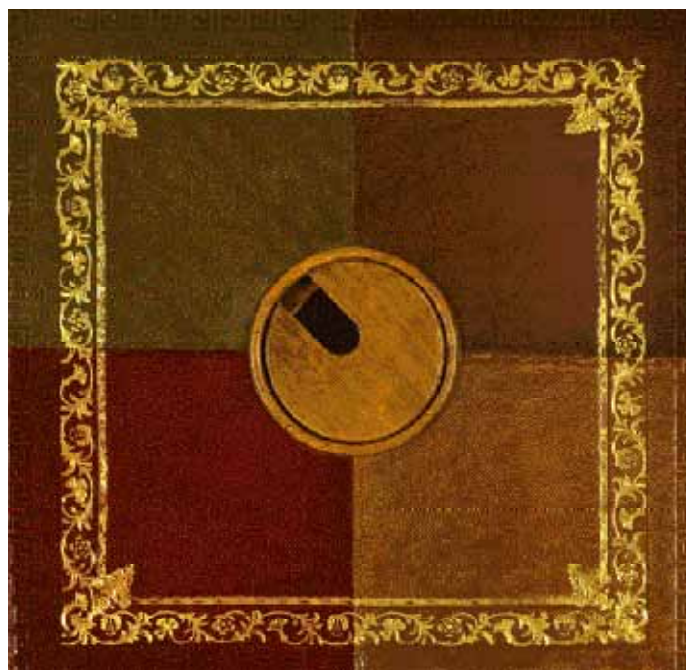

Cable tidy as an optional extra